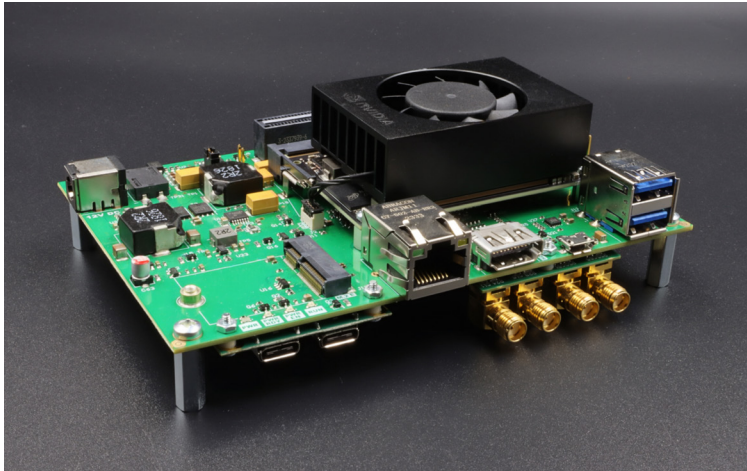

Modular Vision System based on NVIDIA Jetson

- Highly modular embedded AI computer for ultra-fast edge processing
- Powerful CPU and GPU integration based on NVIDIA technology
- Configurable high-speed interfaces for image acquisition, sensor fusion and networking
- Applications in VR/AR healthcare, autonomous driving, advanced robotics, drones and computer vision